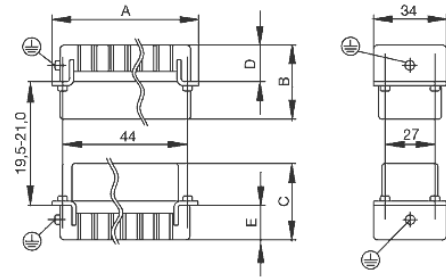

Data sheet

**HDC insert
HDC HE 6 FT**

Weidmüller Interface GmbH & Co. KG
Klingenbergstraße 16
D-32758 Detmold
Germany
Fon: +49 5231 14-0
Fax: +49 5231 14-292083
www.weidmueller.com

Drawings